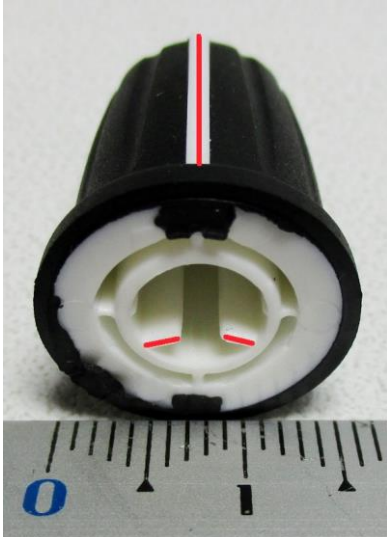

# SMALL VERSION

SPUNIW076 IMIX-7.3 Rotary Knob Black InditcatorStripe on right side

SPUNIW077 IMIX-7.3 Rotary Knob Black Inditcator stripe on top

SPUNIW078 IMIX-7.3 Rotary Knob Black Inditcator stripe on left side

# BIG VERSION

SPUNIW053 Core Mix Potentiometer Knob Inditcator stripe on left side

SPUNIW178 Compact Rotary Knob Inditcator stripe on top

SPUNIW263 IMIX-5.3 Install Mixer 4U Rotary Knob Black Inditcator stripe on right side

## Other type

SPUNIW149 Qi-Series Potentiometer Button Black