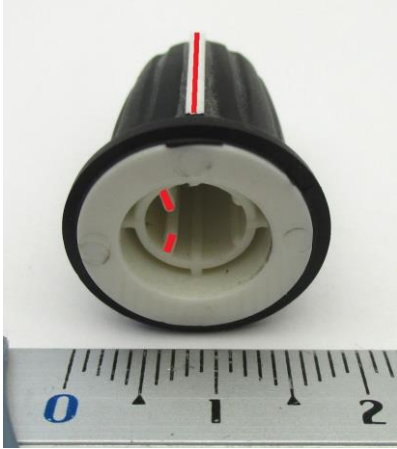

# SMALL VERSION

SPUNIW076 IMIX-7.3 Rotary Knob Black InditcatorStripe on right side

SPUNIW077 IMIX-7.3 Rotary Knob Black Inditcator stripe on top

SPUNIW078 IMIX-7.3 Rotary Knob Black Inditcator stripe on left side

# BIG VERSION

SPUNIW053 Core Mix Potentiometer Knob Inditcator stripe on left side

SPUNIW178 Compact Rotary Knob Inditcator stripe on top

SPUNIW263 IMIX-5.3 Install Mixer 4U Rotary Knob Black Inditcator stripe on right side

## Other type

SPUNIW149 Qi-Series Potentiometer Button Black