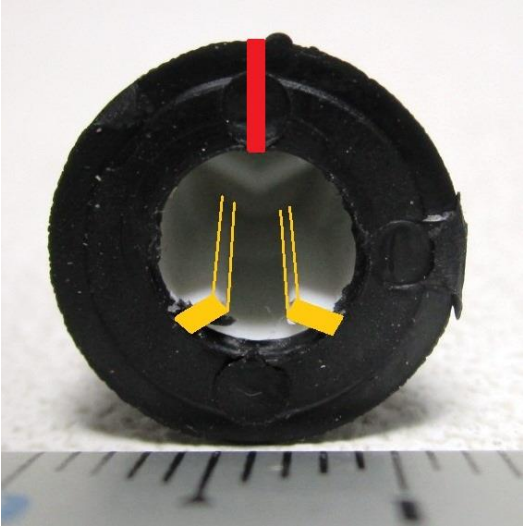

# SMALL VERSION

SPUNIW076 IMIX-7.3 Rotary Knob Black InditcatorStripe on right side

SPUNIW077 IMIX-7.3 Rotary Knob Black Inditcator stripe on top

SPUNIW078 IMIX-7.3 Rotary Knob Black Inditcator stripe on left side

# BIG VERSION

SPUNIW053 Core Mix Potentiometer Knob Inditcator stripe on left side

SPUNIW178 Compact Rotary Knob Inditcator stripe on top

SPUNIW263 IMIX-5.3 Install Mixer 4U Rotary Knob Black Inditcator stripe on right side

## Other type

SPUNIW149 Qi-Series Potentiometer Button Black