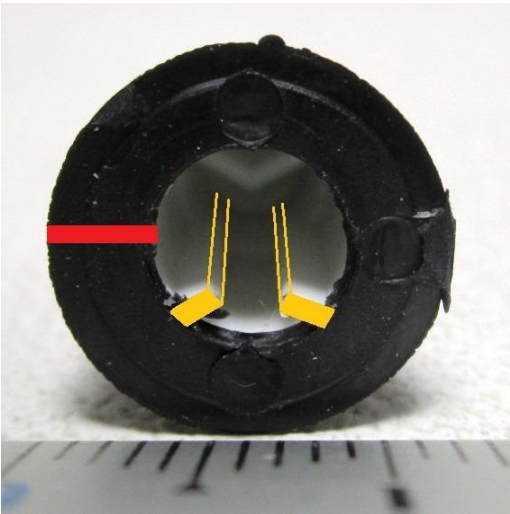

# SMALL VERSION

SPUNIW076 IMIX-7.3 Rotary Knob Black InditcatorStripe on right side

SPUNIW077 IMIX-7.3 Rotary Knob Black Inditcator stripe on top

SPUNIW078 IMIX-7.3 Rotary Knob Black Inditcator stripe on left side

# BIG VERSION

SPUNIW053 Core Mix Potentiometer Knob Inditcator stripe on left side

SPUNIW178 Compact Rotary Knob Inditcator stripe on top

SPUNIW263 IMIX-5.3 Install Mixer 4U Rotary Knob Black Inditcator stripe on right side

## Other type

SPUNIW149 Qi-Series Potentiometer Button Black