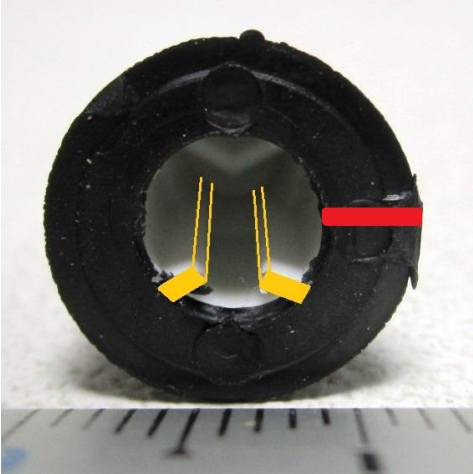

# SMALL VERSION

SPUNIW076 IMIX-7.3 Rotary Knob Black InditcatorStripe on right side

SPUNIW077 IMIX-7.3 Rotary Knob Black Inditcator stripe on top

SPUNIW078 IMIX-7.3 Rotary Knob Black Inditcator stripe on left side

# BIG VERSION

SPUNIW053 Core Mix Potentiometer Knob Inditcator stripe on left side

SPUNIW178 Compact Rotary Knob Inditcator stripe on top

SPUNIW263 IMIX-5.3 Install Mixer 4U Rotary Knob Black Inditcator stripe on right side

## Other type

SPUNIW149 Qi-Series Potentiometer Button Black