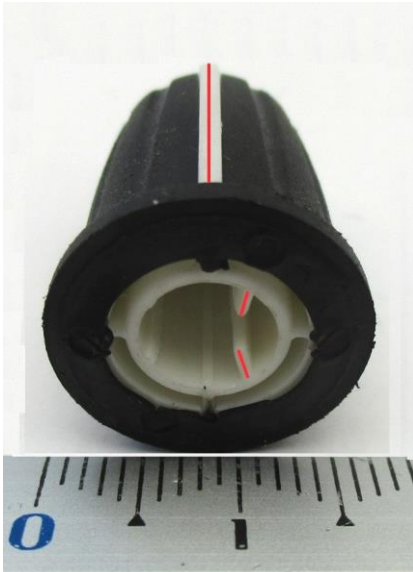

# SMALL VERSION

SPUNIW076 IMIX-7.3 Rotary Knob Black InditcatorStripe on right side

SPUNIW077 IMIX-7.3 Rotary Knob Black Inditcator stripe on top

SPUNIW078 IMIX-7.3 Rotary Knob Black Inditcator stripe on left side

# BIG VERSION

SPUNIW053 Core Mix Potentiometer Knob Inditcator stripe on left side

SPUNIW178 Compact Rotary Knob Inditcator stripe on top

SPUNIW263 IMIX-5.3 Install Mixer 4U Rotary Knob Black Inditcator stripe on right side

## Other type

SPUNIW149 Qi-Series Potentiometer Button Black